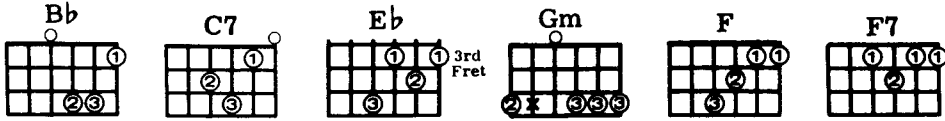

Eight Days A Week

JOHN LENNON and
PAUL McCARTNEY

CHORDS USED IN THIS SONG:

Moderato

1. Bb / / / C7 / / / Eb / / / Bb /// / / / / C7 / / /
 Ooh I need your love babe, guess you know it's true. Hope you need my love babe,
 Eb / / / Bb /// Gm / // Eb / // Gm / // C7 / //
 Just like I need you. Hold me, love me, hold me, love me.
 Bb / / / C7 / // Eb / / / Bb ///
 Ain't got nothin' but love babe, Eight days a week.