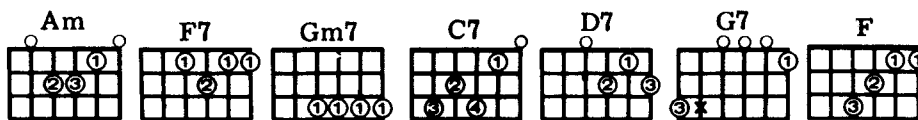

# Glass Onion

JOHN LENNON and  
PAUL McCARTNEY

CHORDS USED IN THIS SONG:

Moderately, with a beat

Am F7 Am F7  
Am Gm7 C7 Gm7 C7  
F7 D7 F7 D7  
F7 G7 Am F  
(3 times)  
D7 Am F7 G7

Am / / / F7 / // Am / / / F7 / //  
I told you 'bout Strawberry Fields, You know the place where nothing is real,  
Am / / / Gm7 / // C7 /// Gm7 / // C7 ///  
Well, here's another place you can go, Where ev'rything flows,  
F7 / / / D7 /// F7 / / / D7 ///  
Looking through the bent backed tulips to see how the other half live,  
F7 / / / G7 /// Am / / / F7 / / /  
Looking through a glass onion. I told you 'bout the Walrus and me, man,  
Am / / / F7 / / / Am / / / Gm7 / / //  
You know that we're as close as can be, man, Well, here's another clue for you all,  
C7 /// Gm7 / // C7 /// F7 / / / D7 ///  
The Walrus was Paul, Standing on a cast iron shore, yeah.  
F7 / / / D7 /// F7 / / / G7 ///  
Lady Madonna tryin' to make ends meet, yeah, Looking through a glass onion.  
Am / / / F7 / / / Am / / / F7 / / //  
I told you 'bout the Fool on the hill, I tell you man he's living there still.  
Am / / / Gm7 / / / C7 /// Gm7 / / / C7 ///  
Well, here's another place you can be, Listen to me,  
F7 / / / D7 /// F7 / / / D7 ///  
Fixing a hole in the ocean, Trying to make a dove tail joint,  
F7 / / / G7 /// Am // F // D7 // //  
Looking through a glass onion. Oh yeah, Oh yeah,  
/ Am // // F7 / / / G7 ///  
Oh yeah. Looking through a glass onion.