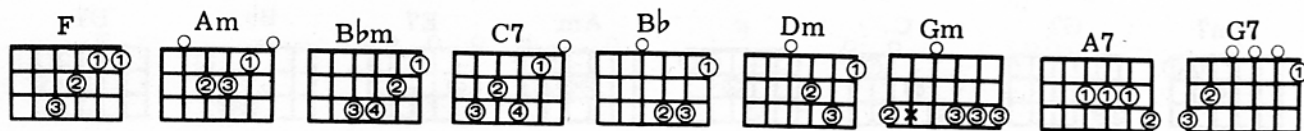

# I Don't Want To See You Again

CHORDS USED IN THIS SONG:

JOHN LENNON and  
PAUL McCARTNEY

**Moderato**

F / / / Am / / / Bbm / // C7 / / / F / / / Am / / /  
I hear that love is planned. How can I understand when someone says to me

Bbm / / / F / / / Am / / / Bbm / / / C7  
I don't want to see you again? Why do I cry at night? Something wrong

/ / / F / / / Am / / / Bbm / / / F / / / Bb /  
could be right. I hear you say to me I don't want to see you again. As you

F / Bb / F / Bb / F / Dm / / / Gm / A7 / Dm /  
turned your back on me, you hid the light of day. I didn't have to play

/ / G7 / / / C7 / / / F / / / Am / / / Bbm / / / C7 / / /  
at being broken hearted. I know that later on after love's been and gone,