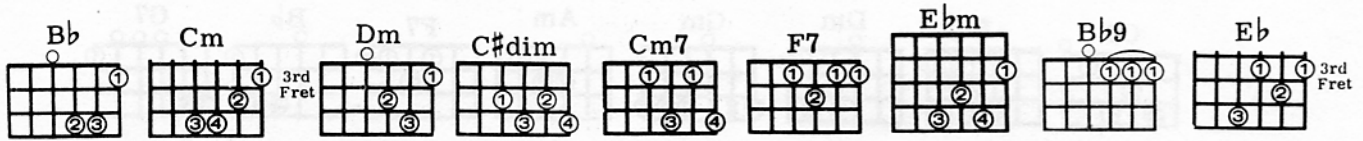

If I Fell

JOHN LENNON and
PAUL McCARTNEY

CHORDS USED IN THIS SONG:

Moderato B \flat Cm Dm C \sharp dim Cm7 F7 B \flat Cm Dm C \sharp dim

Cm7 F7 ¹B \flat Ebm F7 ²B \flat 9

E \flat Ebm B \flat F7 B \flat Cm

Dm C \sharp dim Cm7 F7 B \flat Cm Dm C \sharp dim Cm7

F7 B \flat Ebm B \flat Ebm B \flat

B \flat / Cm / Dm // C \sharp dim Cm7 /// F7 / / / B \flat / Cm / Dm // C \sharp dim Cm7 ///
If I give my heart to you, I must be sure from the ve - ry start that you

F7 / / / B \flat /// Ebm / F7 / B \flat / Cm / Dm // C \sharp dim Cm7 ///
Would love me more than her. If I trust in you, Oh, please don't

F7 / / / B \flat / Cm / Dm // C \sharp dim Cm7 /// F7 / / / B \flat 9 //
Run and hide if I love you too, Oh please don't hurt my pride like her.

/ / / / / E \flat /// Ebm // / / / / B \flat // / F7 //
'Cause I couldn't stand the pain and I would be sad if our new love was in vain.

/ B \flat / Cm / Dm // C \sharp dim Cm7 /// F7 / / / B \flat / Dm / Dm // C \sharp dim Cm7 ///
So I hope you see that I would love to love you, And that she will cry