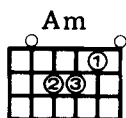

I'll Get You

JOHN LENNON and
PAUL McCARTNEY

CHORDS USED IN THIS SONG:

Moderately

C /// G /// C /// G /// C / / / / / / F // / G7 //

Oh yeah, oh yeah, oh yeah, oh yeah. Imag-ine I'm in love with you, It's eas - y 'cause I know;

/ C / / / Am / / / F / / / G7 /// C /// Bb / Gm7

I've imagined I'm in love with you many, many, many times before. It's not like me to pretend,

/ C / / / Am /// F / / / G7 /// C /// G //

But I'll get you, I'll get you in the end; Yes, I will, I'll get you in the end. Oh yeah, oh yeah.

C / / / / / / F // / G7 // / C /// Am / / /

I think about you night and day, I need you and it's true; When I think about you I can say

F / / / / G7 /// C /// Bb / Gm7 / C /

I'm never, never, never, never blue. So I'm telling you, my friend, That I'll get you,