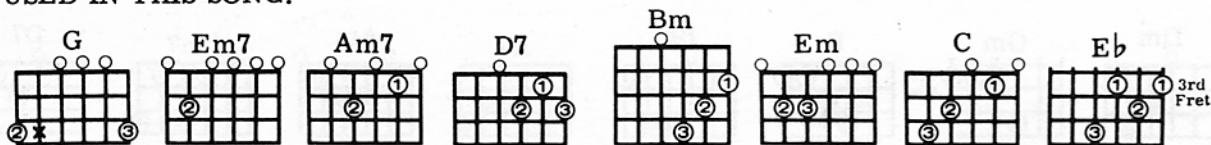

I'm So Tired

JOHN LENNON and
PAUL McCARTNEY

CHORDS USED IN THIS SONG:

Slowly

G / Em7 / Am7 / D7 / G / Em7 / Am7 / D7 /
I'm so tired, I haven't slept a wink, I'm so tired, my mind is on the blink.

G / Bm / Em / Eb / ///
I wonder should I get up and fix myself a drink, no, no, no.

D7 G / Em7 / Am7 / D7 / G / Em7 / Am7 / D7 /
I'm so tired, I don't know what to do, I'm so tired, my mind is set on you.

G / Bm / Em // / Eb /// G ///
I wonder should I call you but I know what you would do. You say