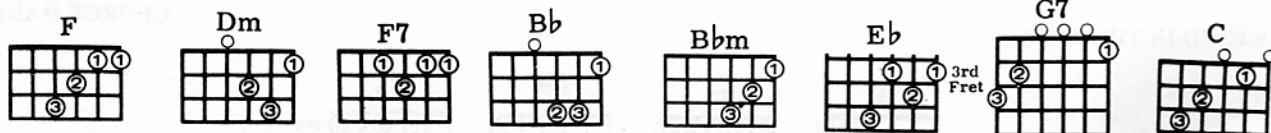

In My Life

JOHN LENNON and
PAUL McCARTNEY

CHORDS USED IN THIS SONG:

Moderately

Musical score for "In My Life" in G major, 4/4 time. The score consists of five staves of music. Chords are indicated above the notes. The key signature has one sharp (F#). The tempo is marked "Moderately".