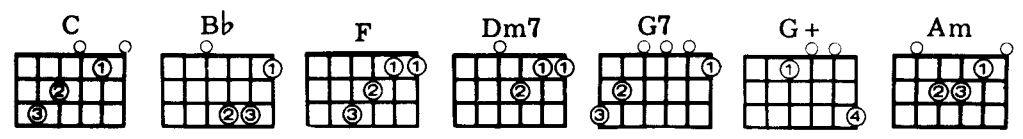

It's Only Love

JOHN LENNON and
PAUL McCARTNEY

CHORDS USED IN THIS SONG:

Moderato

The musical score consists of five staves of music in treble clef, 4/4 time. The tempo is marked 'Moderato'. The key signature has one flat (Bb). The chords are written above the notes. The lyrics are written below the notes.

C / / / Bb / F / Dm7 / G7 / G+ / / / C / / / Bb / F / Dm7 / G7 / G+
 I get high when I see you go by, My, oh my! When you sigh my my inside just flies,
 / / / F / / / G7 / / / C / / / Am / / / Bb / / / G7 /
 Butterflies. Why am I so shy when I'm beside you? It's on-ly love and that is all,
 / / C / / / Am / / / Bb / / / G7 / / / F / / / G7 / / /
 Why should I feel the way I do? It's on-ly love and that is all, but it's so hard loving you.
 C / / / Bb / F / Dm7 / G7 / G+ / / / C / / / Bb / F / Dm7 / G7 / G+
 Is it right that you and I should fight ev'ry night? Just the sight of you makes night-time bright,
 / / / F / / / G7 / / / C / / / Am / / / Bb / / / G7 /
 Very bright. Hav-n't I the right to make it up girl? It's on-ly love and that is all,
 / / C / / / Am / / / Bb / / / G7 / / / F / / / G7 / / /
 Why should I feel the way I do? It's on-ly love and that is all, but it's so hard loving you.
 / F / / / G7 / / / C / / / Am / / / C / / / Am / / / C / / /
 Yes it's so hard loving you, loving you.