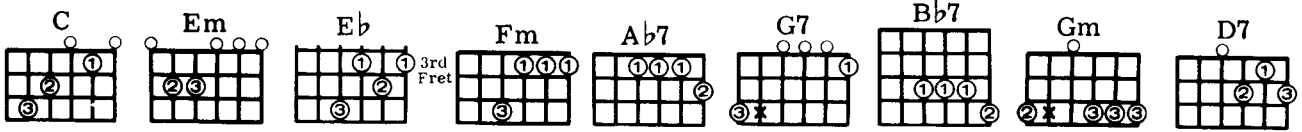

Love Of The Loved

JOHN LENNON and
PAUL McCARTNEY

CHORDS USED IN THIS SONG:

Moderato

Musical score for guitar with six staves. Chords are written above the notes. The score includes a repeat sign and first/second endings.

C / // Em / // Eb / // Fm / // C / //
 Each time I look into your eyes I see that there, there Heav-en lies, And as I look,
 Ab7 / G7 / C /// G7 /// C / // Em / // Eb / //
 I see the love of the loved. Some day they'll see that from the start, My place has been
 Fm / // C / // Ab7 / G7 / C /// Bb7 / // Eb / //
 Deep in your heart, And in your heart, I see the love of the loved. Though I've said it all before,
 / Gm / // Ab / // G7 / // Eb / //
 I will say it more and more, now that I'm really sure you love me. And I know that from today I'll see
 Bb7 / // D7 / // G7 /// C / // Em / //
 It in the way that you look at me and say now love me. So let it rain, what do I care,
 Eb / // Fm / // C / // Ab7 / G7 / C ///
 Deep in your heart, I'll still be there, And when I'm there, I see the love of the loved.