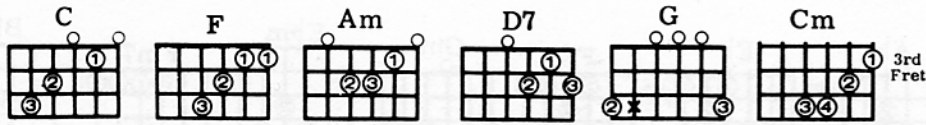

# Mother Nature's Son

JOHN LENNON and  
PAUL McCARTNEY

CHORDS USED IN THIS SONG:

Moderately

Chord symbols above the staves: C, F, C, Am, C, Am, D7, G, Am, G, C, G, C, G, F, C, Cm, F, C, 1. C, Cm, F, C, F, 2. C, F, C, F, 3. C, Cm, F, C.

C / / / F / / / / / / / C / / / Am / / / C / / / Am / / / D7 / / /  
Born a poor young coun - try boy, Moth - er Na - ture's Son.

G / Am / G / C / G / C / G / F / C / / Cm / / F / / C / / C / / Cm / / F / / C / /  
All day long I'm sitting singing songs for ev'ryone.

C / / / F / / / / / / C / / / Am / / / C / / / Am / / / D7 / / /  
Sit be - side a moun - tain stream, See her wa - ters rise.

G / Am / G / C / G / C / G / F / C / / Cm / / F / / C / / C / / F / C / F / / / C / / /  
Lis - ten to the pretty sound of music as she flies. Du du du du du du du du.

C / / / F / / / / / / C / / / Am / / / C / / / Am / / / D7 / / /  
Find me in my field of grass, Moth - er Na - ture's Son.

G / Am / G / C / G / C / G / F / C / / Cm / / F / / C / / C / / Cm / / F / / / / C / / /  
Sway - ing dais - ies sing a lazy song beneath the sun. Hm, Hm, Moth - er Nature's Son.