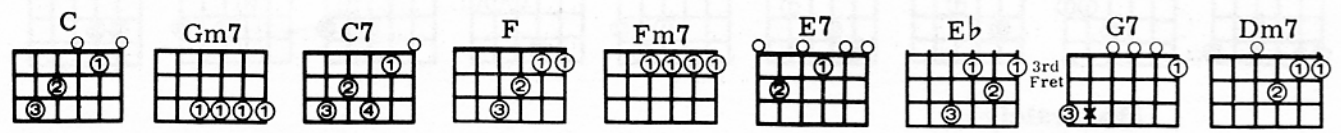

Step Inside Love

JOHN LENNON and PAUL McCARTNEY

CHORDS USED IN THIS SONG:

Moderato

Musical notation for the song, including a key signature change (one flat) and various chord progressions. The notation is in treble clef with a 3/4 time signature. Chords are indicated above the notes.

C / / /// / Gm7 / / / C7 // / F / / / / / / / /
 Step inside, love, let me find you a place where the cares of the day will be carried away
 / Fm7 / / / E7-9 / / Eb / / F / // G7 / / // / Dm7 /
 By the smile on your face. We are together now and forever, come my way. Step inside,
 // G7 // / C / Eb / F // C / Eb / F // C / Eb / F // C // / C ///
 Love and stay, step inside, love Step inside, love, Step inside, love, I want you to stay.
 Gm7 /// C /// G7 / / / C / / /// / Gm7 / / / C7 // / F / / /
 / / / You look tired love, let me turn down the light, Come in out of the cold,
 / / / Fm7 / / / E7-9 / / / Eb / / / F / // /
 Rest your head on my shoul-der and love me tonight. I'll always be here if you should need me,
 G7 / / // / Dm7 // / G7 / // C / Eb / // C / Eb / F // C /
 Night and day. Step inside, love and stay, step inside, love. Step inside, love,
 Eb / F / / / C /// Gm7 /// C /// G7 / / / C / / /// / Gm7 / // /
 Step inside, love, I want you to stay. When you leave me, Say you'll see me again,
 C7 // / F / / / Fm7 / / / E7-9 / / / Eb / /
 / / F // G7 / // / // / Dm7 // / G7 // / C / Eb / F // C /
 Now and forever, come my way. Step inside, love and stay, step inside, love.
 Eb / F / // C / Eb / F / / / C /// Gm7 /// C /// Gm7 /// C /// Gm7 ///
 Step inside, love, Step inside, love, I want you to stay.