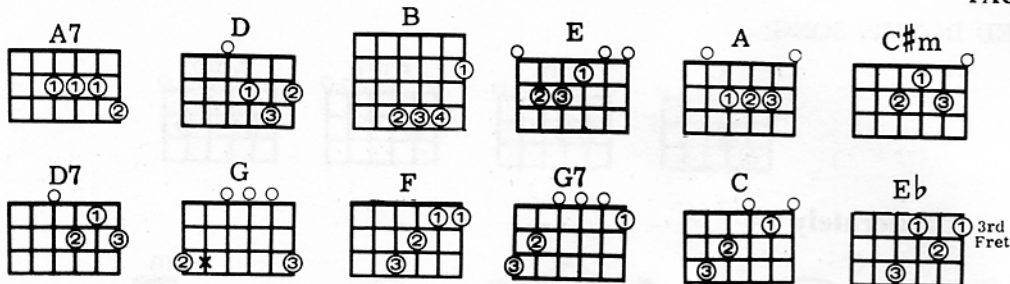

CHORDS USED IN THIS SONG:

The End

JOHN LENNON and
PAUL McCARTNEY