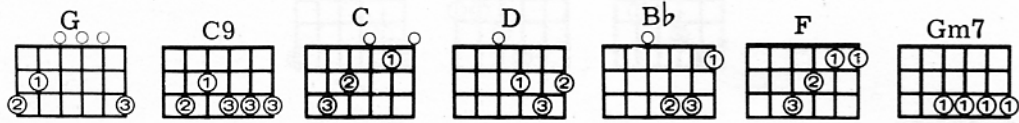

The Word

JOHN LENNON and
PAUL McCARTNEY

CHORDS USED IN THIS SONG:

Moderato G

Musical notation for the first five lines of the song, showing the melody and guitar chords. The tempo is marked **Moderato**. The key signature is one sharp (F#).

Chords used in the notation: G, C9, B \flat , C, G, D, F, Gm7.

Pattern: 1. 2. 3.

Pattern: 4. G

G // / // // / // // C9 // / // //
 Say the word and you'll be free, Say the word and be like me. Say the word I'm thinking of
 / G // / // // C / D / B \flat / C / G // // //
 Have you heard the word is love? It's so fine, it's sun-shine, It's the word love.
 / / / F / // B \flat / / / C / / / G // /
 In the beginning I misunderstood, But now I've got it, the word is good; Say the word and you'll be
 / // // // // // // // C9 // / // // G // // //
 Free, Say the word and be like me. Say the word I'm thinking of Have you heard the word is love?
 C / D / B \flat / C / G // // // // // // // F / // B \flat / /
 It's so fine, it's sun-shine, It's the word love. Ev'rywhere I go I hear it said, In the good
 / / / C / // // // G // // // // // // // // //
 And the bad books that I have read, Say the word and you'll be free, Say the word and be like me.
 / C9 // // // // // G // // // // // C / D / B \flat / C
 Say the word I'm thinking of Have you heard the word is love? It's so fine, it's sun-shine,
 / G // // // // // // // // // // // F / // B \flat / / / C / /
 It's the word love. Now that I know what I feel must be right, I mean to show ev-'rybody the
 / / G // / // // // // // // // // C9 // // // //
 Light. Give the word a chance to say that the word is just the way. It's the word I'm thinking of
 / G // // // // // // C / D / B \flat / C / G // // // // //
 And the on - ly word is love. It's so fine, it's sun-shine, It's the word love. Say the word
 // // // Gm7 // // // // C9 / G // // // //
 Love Say the word, love.