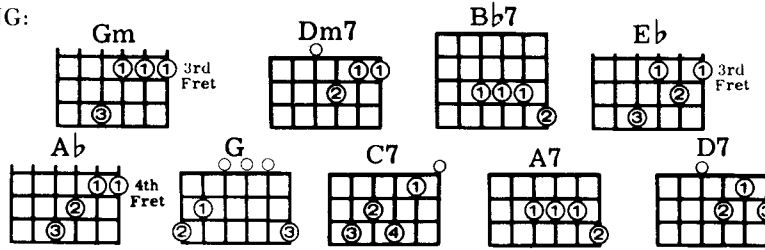

# Things We Said Today

CHORDS USED IN THIS SONG:

JOHN LENNON and  
PAUL McCARTNEY

Moderato

Musical notation for the instrumental introduction, including five staves with chords and a first ending section.

Staff 1: Gm Dm7 Gm Dm7 Gm Dm7 Gm Dm7 Gm Dm7 Gm Dm7

Staff 2: Gm Dm7 Gm Dm7 Gm Bb7

Staff 3: Eb 3 Ab Gm Dm7 Gm Dm7 Gm Dm7

Staff 4: 1. Gm 2. To next Gm strain 3. Fine G C7 A7

Staff 5: D7 G C7 A7 Ab D.S. al Fine