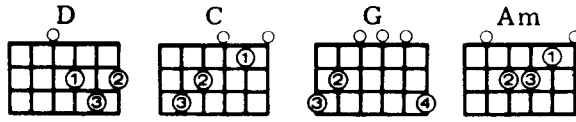

Yellow Submarine

CHORDS USED IN THIS SONG:

JOHN LENNON and
PAUL McCARTNEY

Moderately Bright

The musical score is written for guitar in G major (one sharp) and 4/4 time. It consists of five staves of music. Chord symbols are placed above the notes. The first staff begins with a double bar line and repeat sign. The second staff has a first ending bracket. The third staff has a second ending bracket. The fourth staff has a first ending bracket. The fifth staff has a second ending bracket.

D // C G // / Am // / D // / // C G //
 In the town where I was born lived a man who sailed to sea. And he told us of his life
 / Am // / D // / D // C G // / Am // / D //
 In the land of submarines. So we sailed up to the sun till we found the sea of green,
 / // C G /// Am // / D /// G / // / D // //
 And we lived beneath the waves in our yellow submarine. We all live in a yellow submarine,
 / // / G / // / G // / D // // //
 Yellow submarine, yellow submarine, We all live in a yellow submarine, yellow submarine,
 G // // / D // C G // / Am // // D //
 Yellow submarine. And our friends are all on board, many more of them live next door,
 / // // C G /// G // // / D // // // //
 And the band begins to play. We all live in a yellow submarine, yellow submarine,
 G // // / G // // / D // // // // / G // //
 Yellow submarine. We all live in a yellow submarine, yellow submarine, yellow submarine.
 / D // C G // // Am // // D // // // C
 As we live a life of ease, ev'ryone of us has all we need. Sky of blue and sea of
 G /// Am // // D // //
 Green in our yellow submarine.