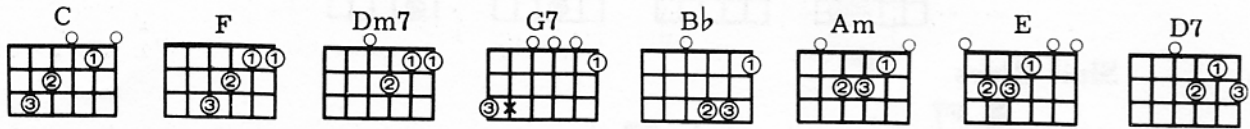

Yes It Is

JOHN LENNON and
PAUL McCARTNEY

CHORDS USED IN THIS SONG:

Slowly

Musical notation for the guitar part, showing the melody and chord progressions across five staves. The key signature has one flat (Bb) and the time signature is 4/4. The notation includes various chord changes and rhythmic patterns such as triplets and slurs.

C / F / Dm7 / G7 / C / F / Bb / G7 / C / Am / F /
 If you wear red tonight Remember what I said tonight, For red is the color that my baby wore
 Bb / Am / C / C / C / F / Dm7 / G7 / C / F /
 And what's more it's true, yes it is. Scarlet were the clothes she wore, Ev'rybody knows I'm
 Bb / G7 / C / Am / F / Bb / Am / C /
 sure. I would remember all the things we planned Understand it's true, yes it is, it's true, yes it is.
 Bb / C / F / Dm7 / Bb / C / Am / D7 / G7 /
 I could be happy with you by my side If I could forget her, but it's my pride. Yes it is, yes it is, oh, yes it is, yeh!
 C / F / Dm7 / G7 / C / F / Bb / G7 / C / Am / F
 Please don't wear red tonight, This is what I said tonight, For red is the color that will make
 / Bb / Am / C / E / F / C /
 blue In spite of you it's true, yes it is, it's true, yes, it is, it's true.